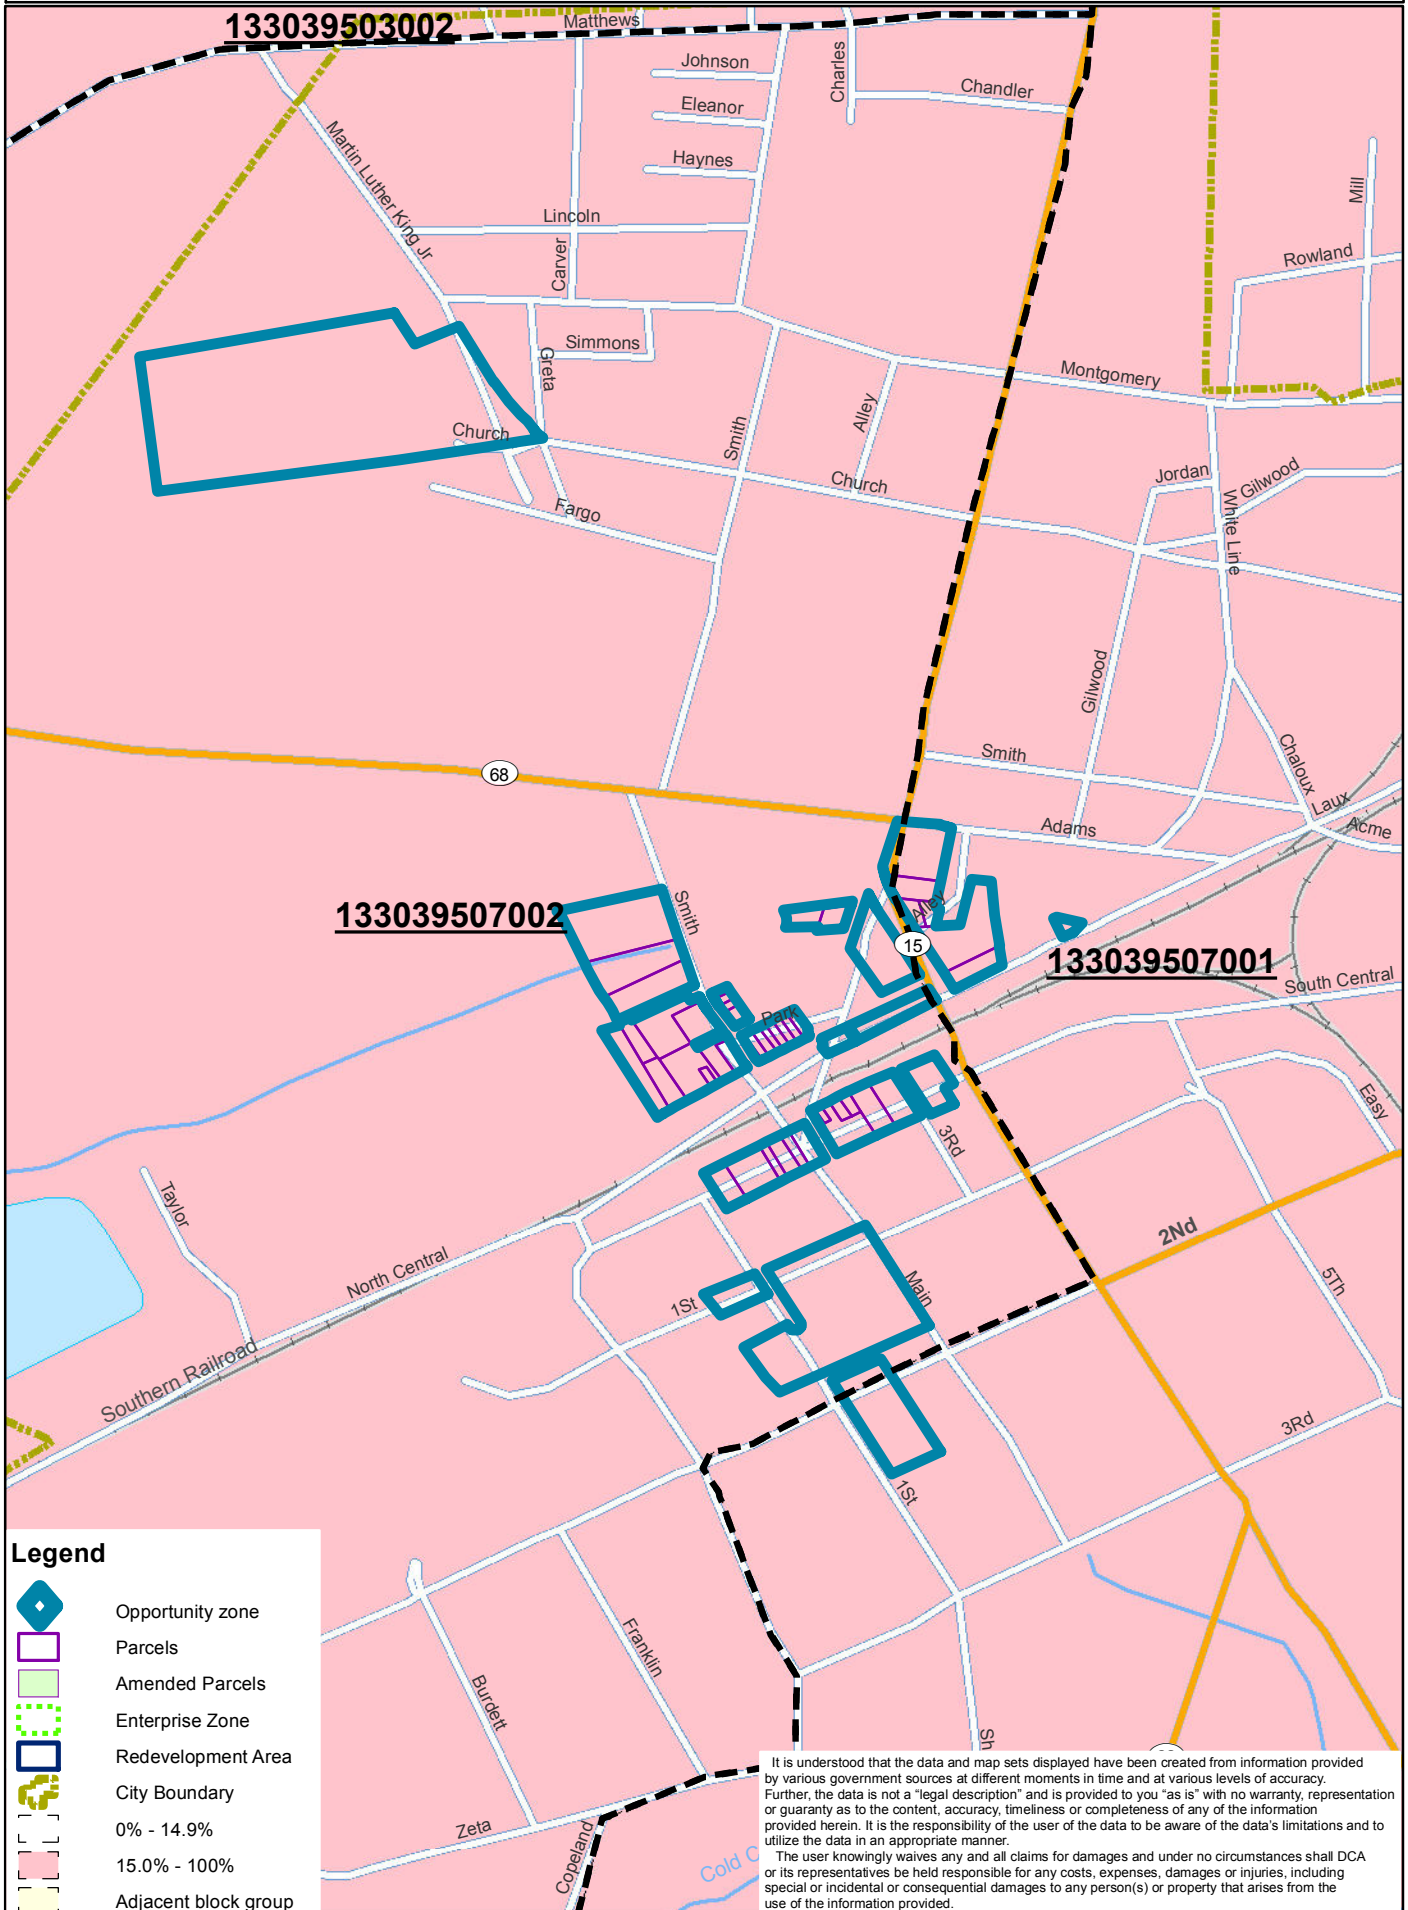

# Official Opportunity Zone map for - City of Tennille

**Legend**

-  Opportunity zone
-  Parcels
-  Amended Parcels
-  Enterprise Zone
-  Redevelopment Area
-  City Boundary
-  0% - 14.9%
-  15.0% - 100%
-  Adjacent block group

It is understood that the data and map sets displayed have been created from information provided by various government sources at different moments in time and at various levels of accuracy. Further, the data is not a "legal description" and is provided to you "as is" with no warranty, representation or guaranty as to the content, accuracy, timeliness or completeness of any of the information provided herein. It is the responsibility of the user of the data to be aware of the data's limitations and to utilize the data in an appropriate manner.