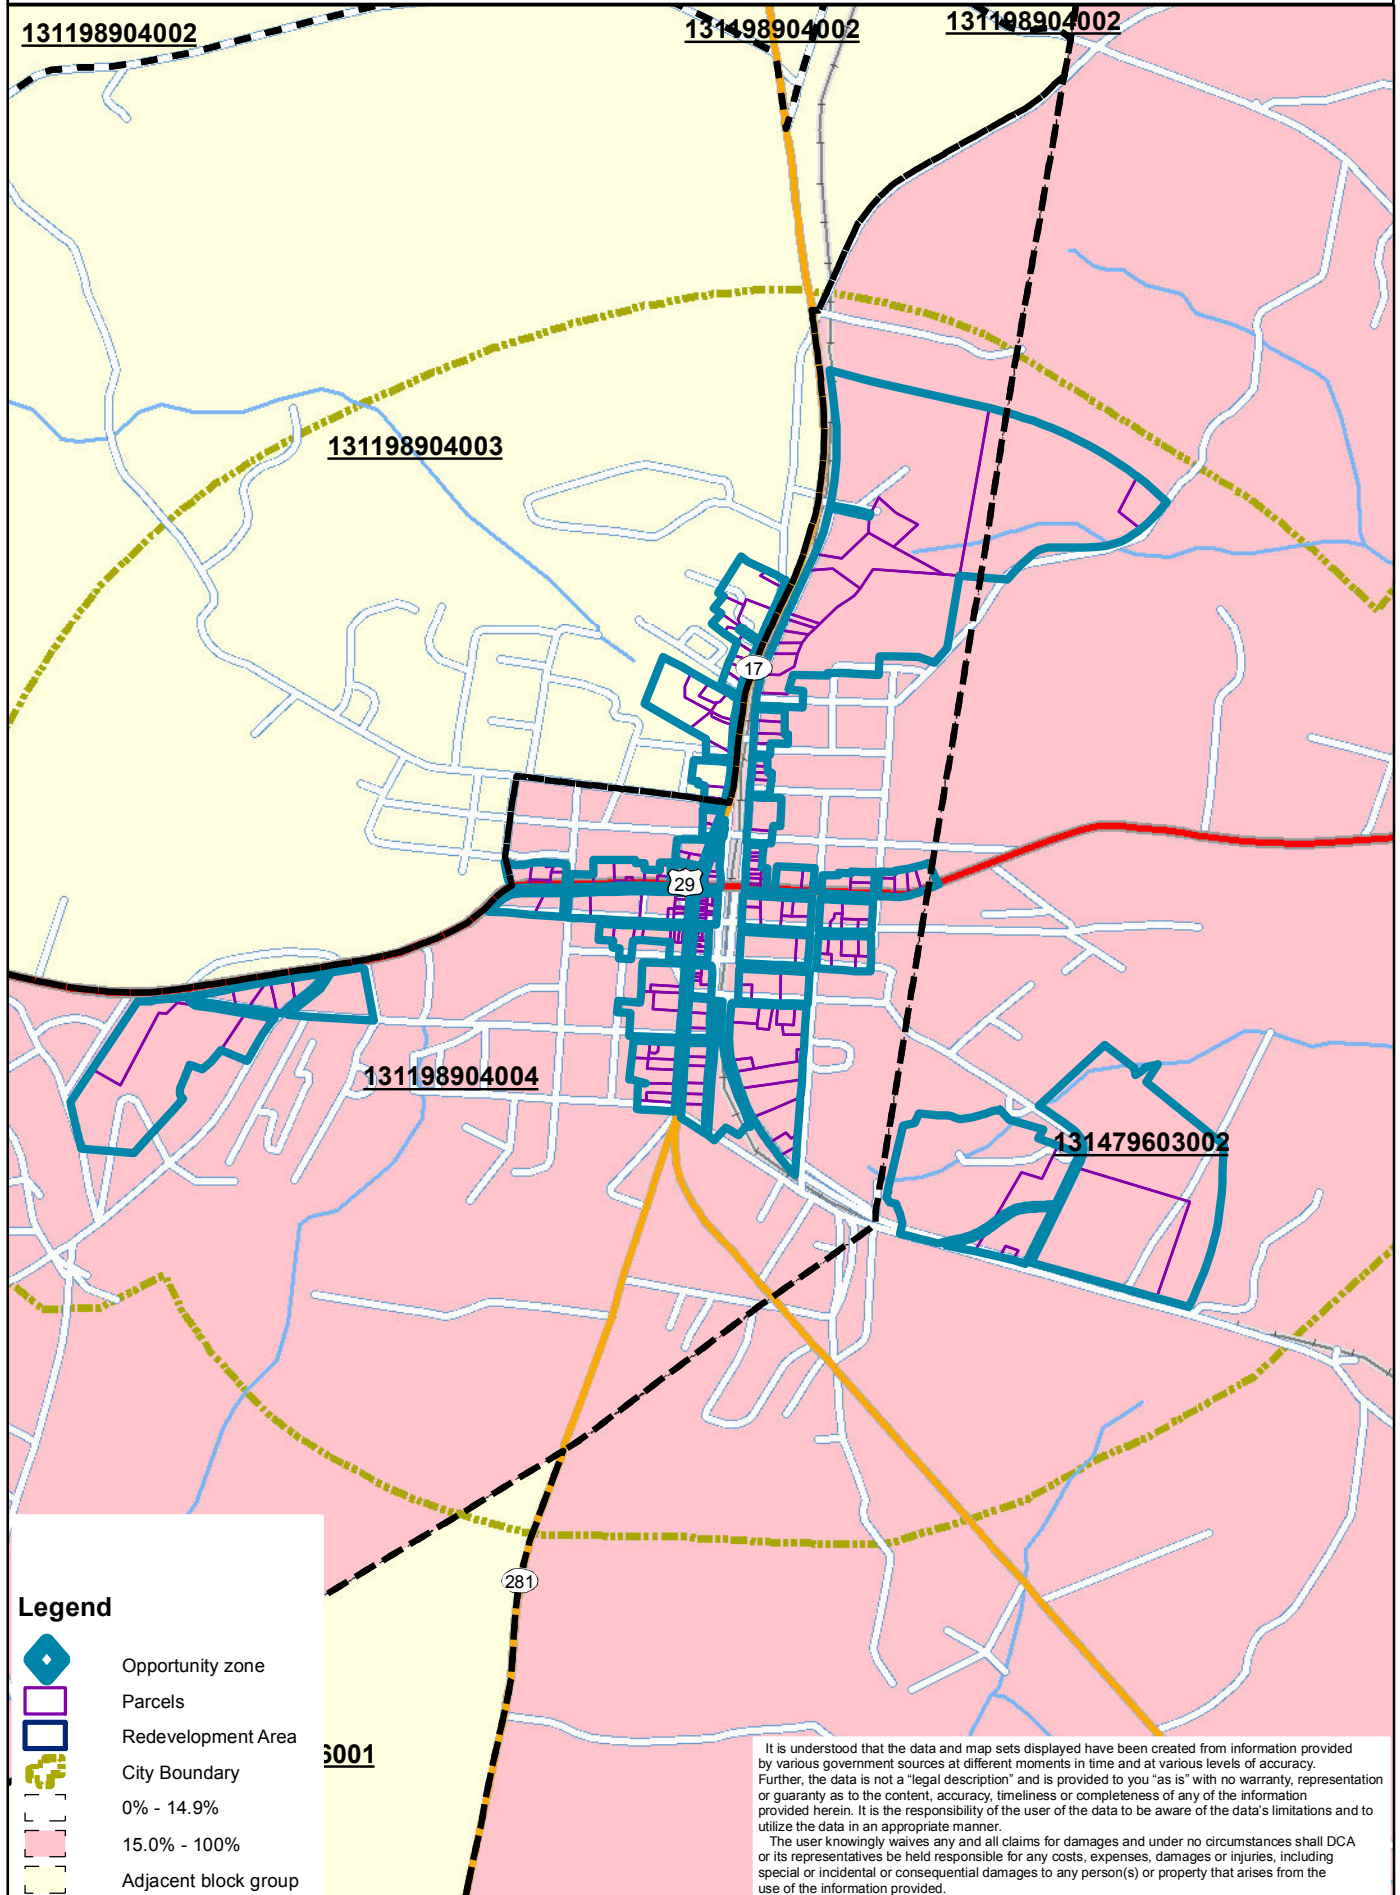

Official Opportunity Zone map for - City of Royston

Legend

-  Opportunity zone
-  Parcels
-  City Boundary
-  0% - 14.9%
-  15.0% - 100%
-  Adjacent block group

It is understood that the data and map sets displayed have been created from information provided by various government sources at different moments in time and at various levels of accuracy. Further, the data is not a "legal description" and is provided to you "as is" with no warranty, representation or guaranty as to the content, accuracy, timeliness or completeness of any of the information provided herein. It is the responsibility of the user of the data to be aware of the data's limitations and to utilize the data in an appropriate manner.