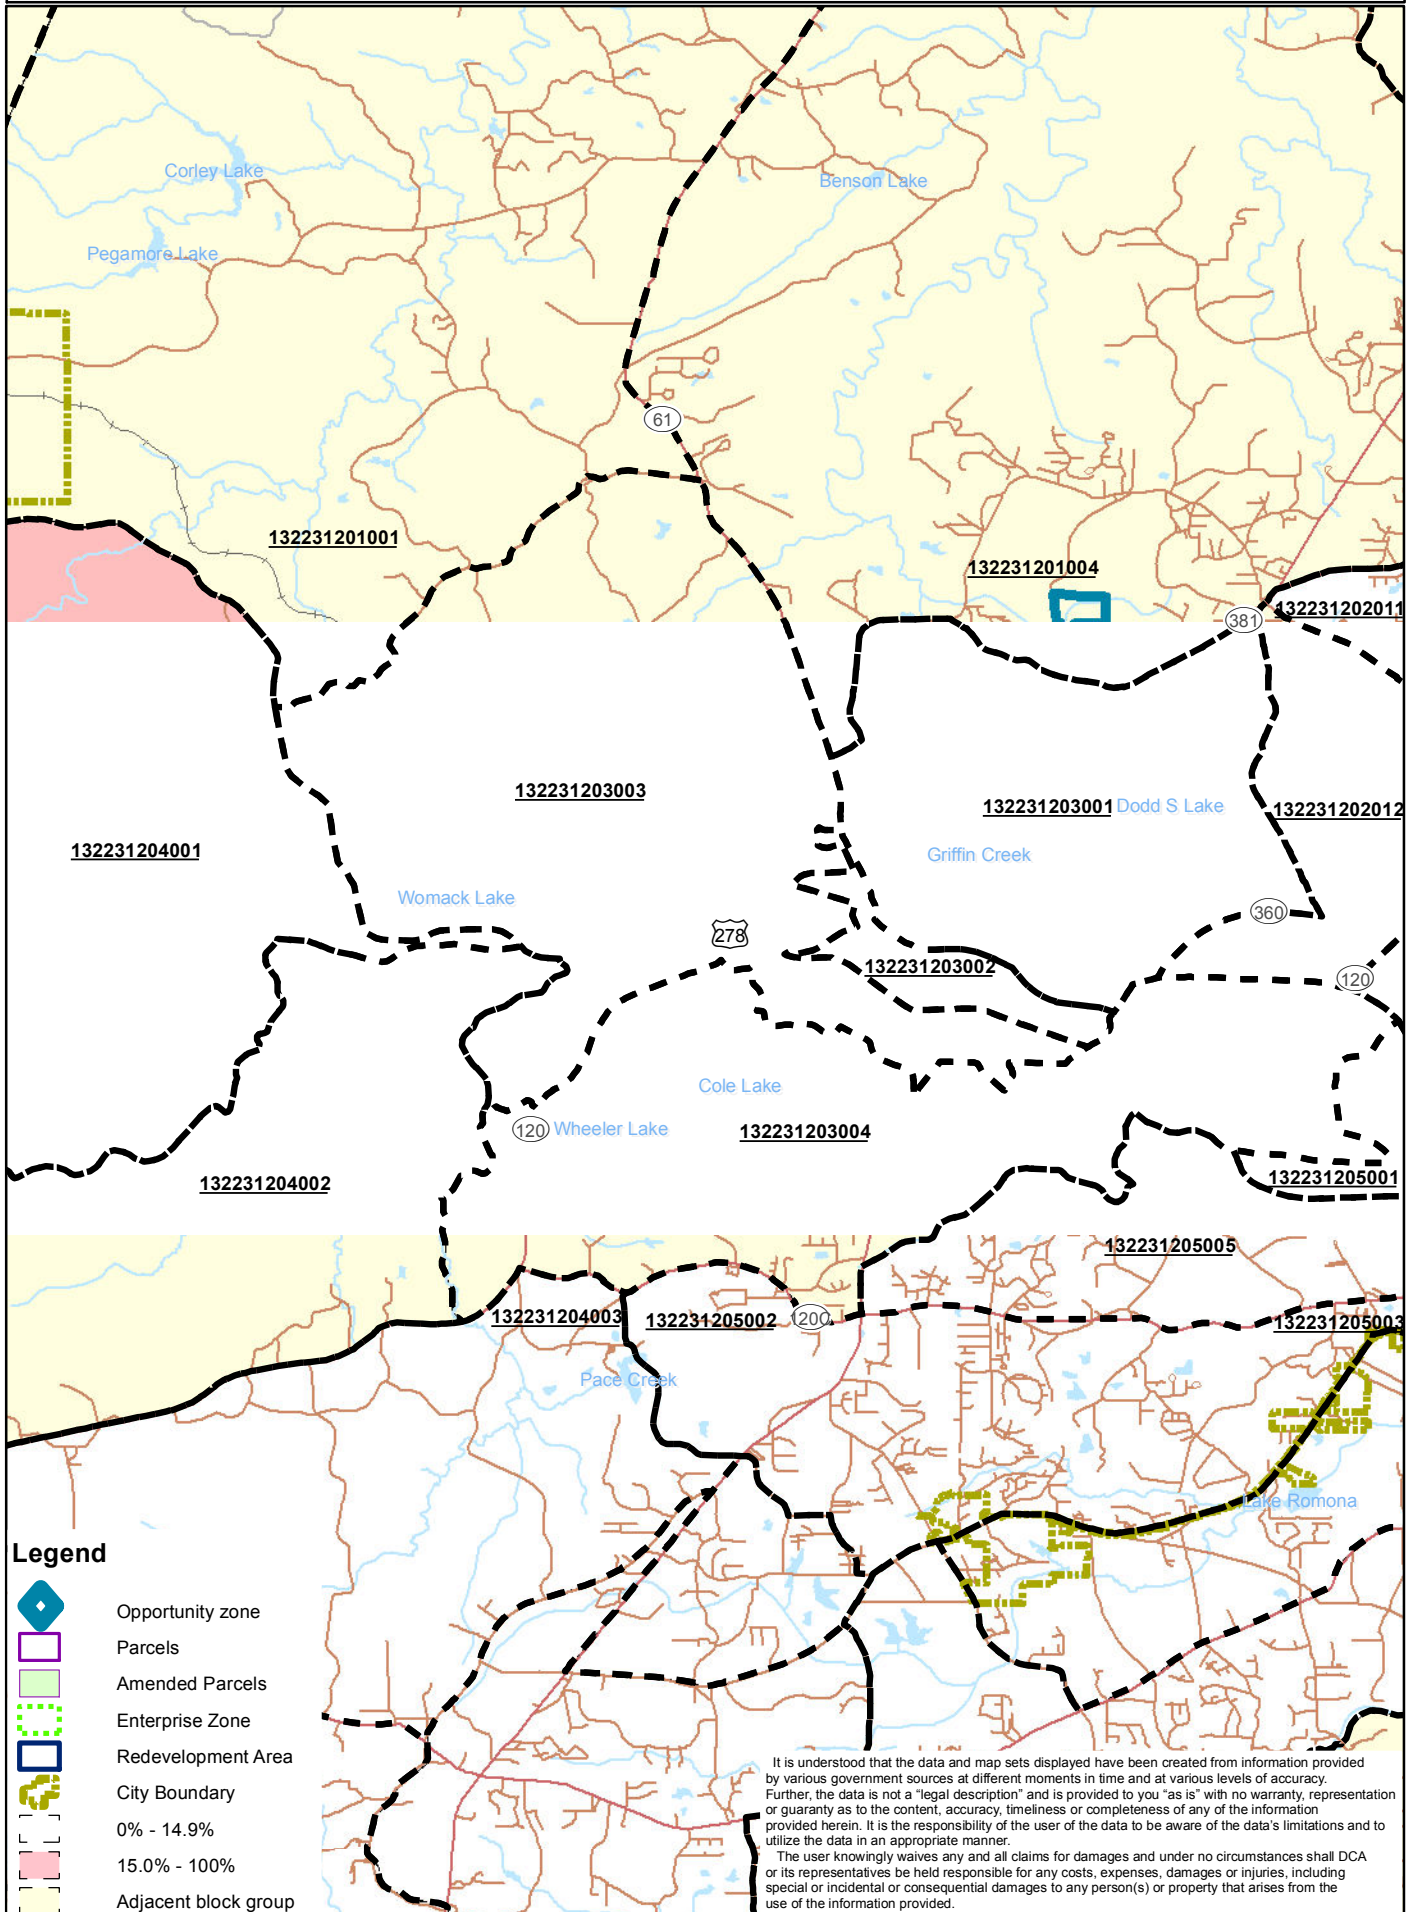

Official Opportunity Zone map for - Paulding County

Legend

-  Opportunity zone
-  Parcels
-  Amended Parcels
-  Enterprise Zone
-  Redevelopment Area
-  City Boundary
-  0% - 14.9%
-  15.0% - 100%
-  Adjacent block group

It is understood that the data and map sets displayed have been created from information provided by various government sources at different moments in time and at various levels of accuracy. Further, the data is not a "legal description" and is provided to you "as is" with no warranty, representation or guaranty as to the content, accuracy, timeliness or completeness of any of the information provided herein. It is the responsibility of the user of the data to be aware of the data's limitations and to utilize the data in an appropriate manner.