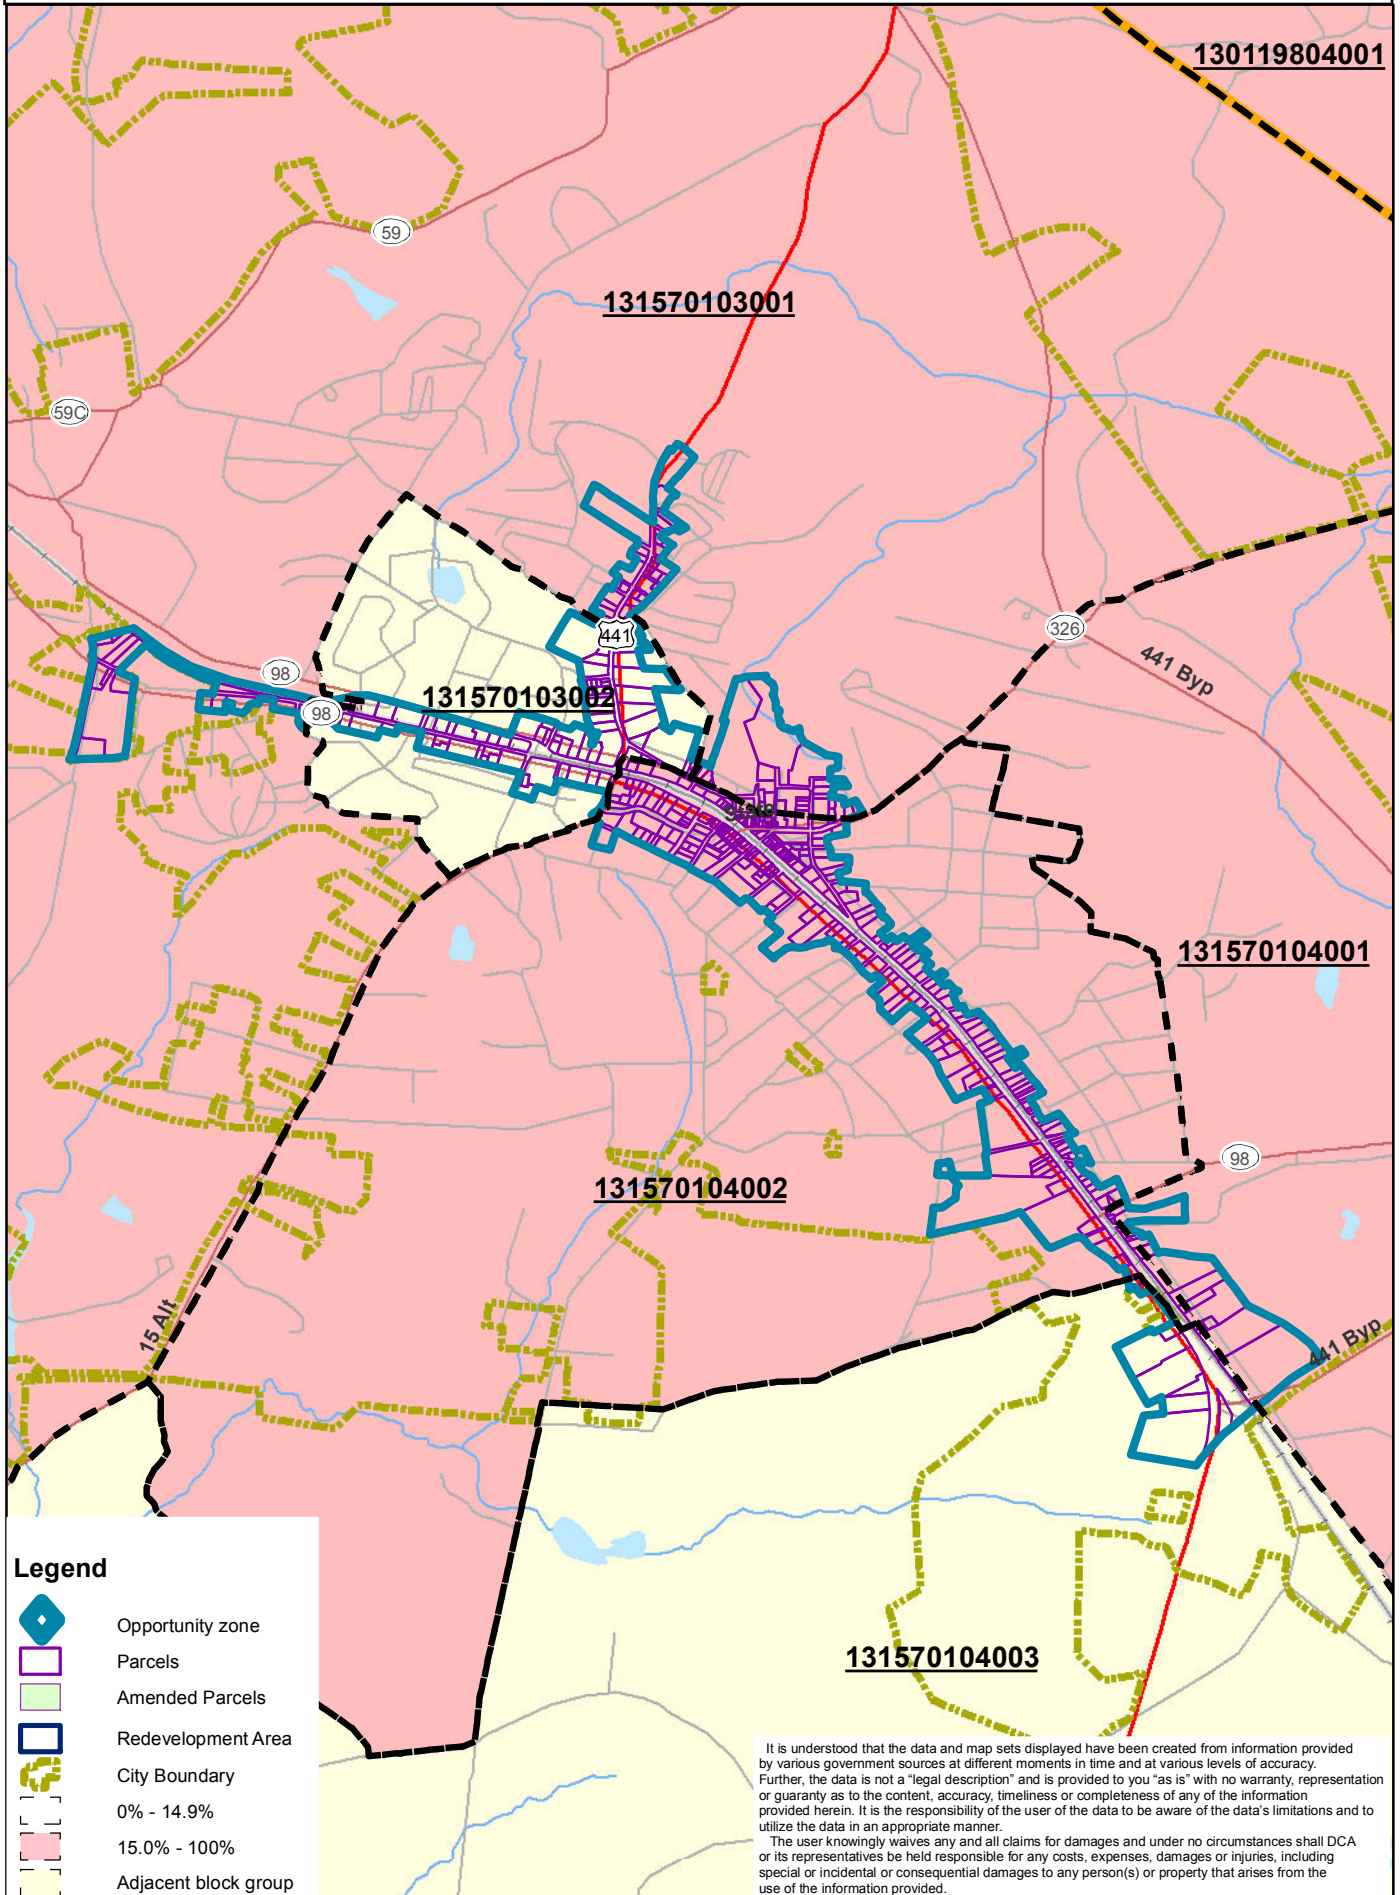

Official Opportunity Zone map for - City of Commerce

Legend

-  Opportunity zone
-  Parcels
-  Amended Parcels
-  Redevelopment Area
-  City Boundary
-  0% - 14.9%
-  15.0% - 100%
-  Adjacent block group

It is understood that the data and map sets displayed have been created from information provided by various government sources at different moments in time and at various levels of accuracy. Further, the data is not a "legal description" and is provided to you "as is" with no warranty, representation or guaranty as to the content, accuracy, timeliness or completeness of any of the information provided herein. It is the responsibility of the user of the data to be aware of the data's limitations and to utilize the data in an appropriate manner.