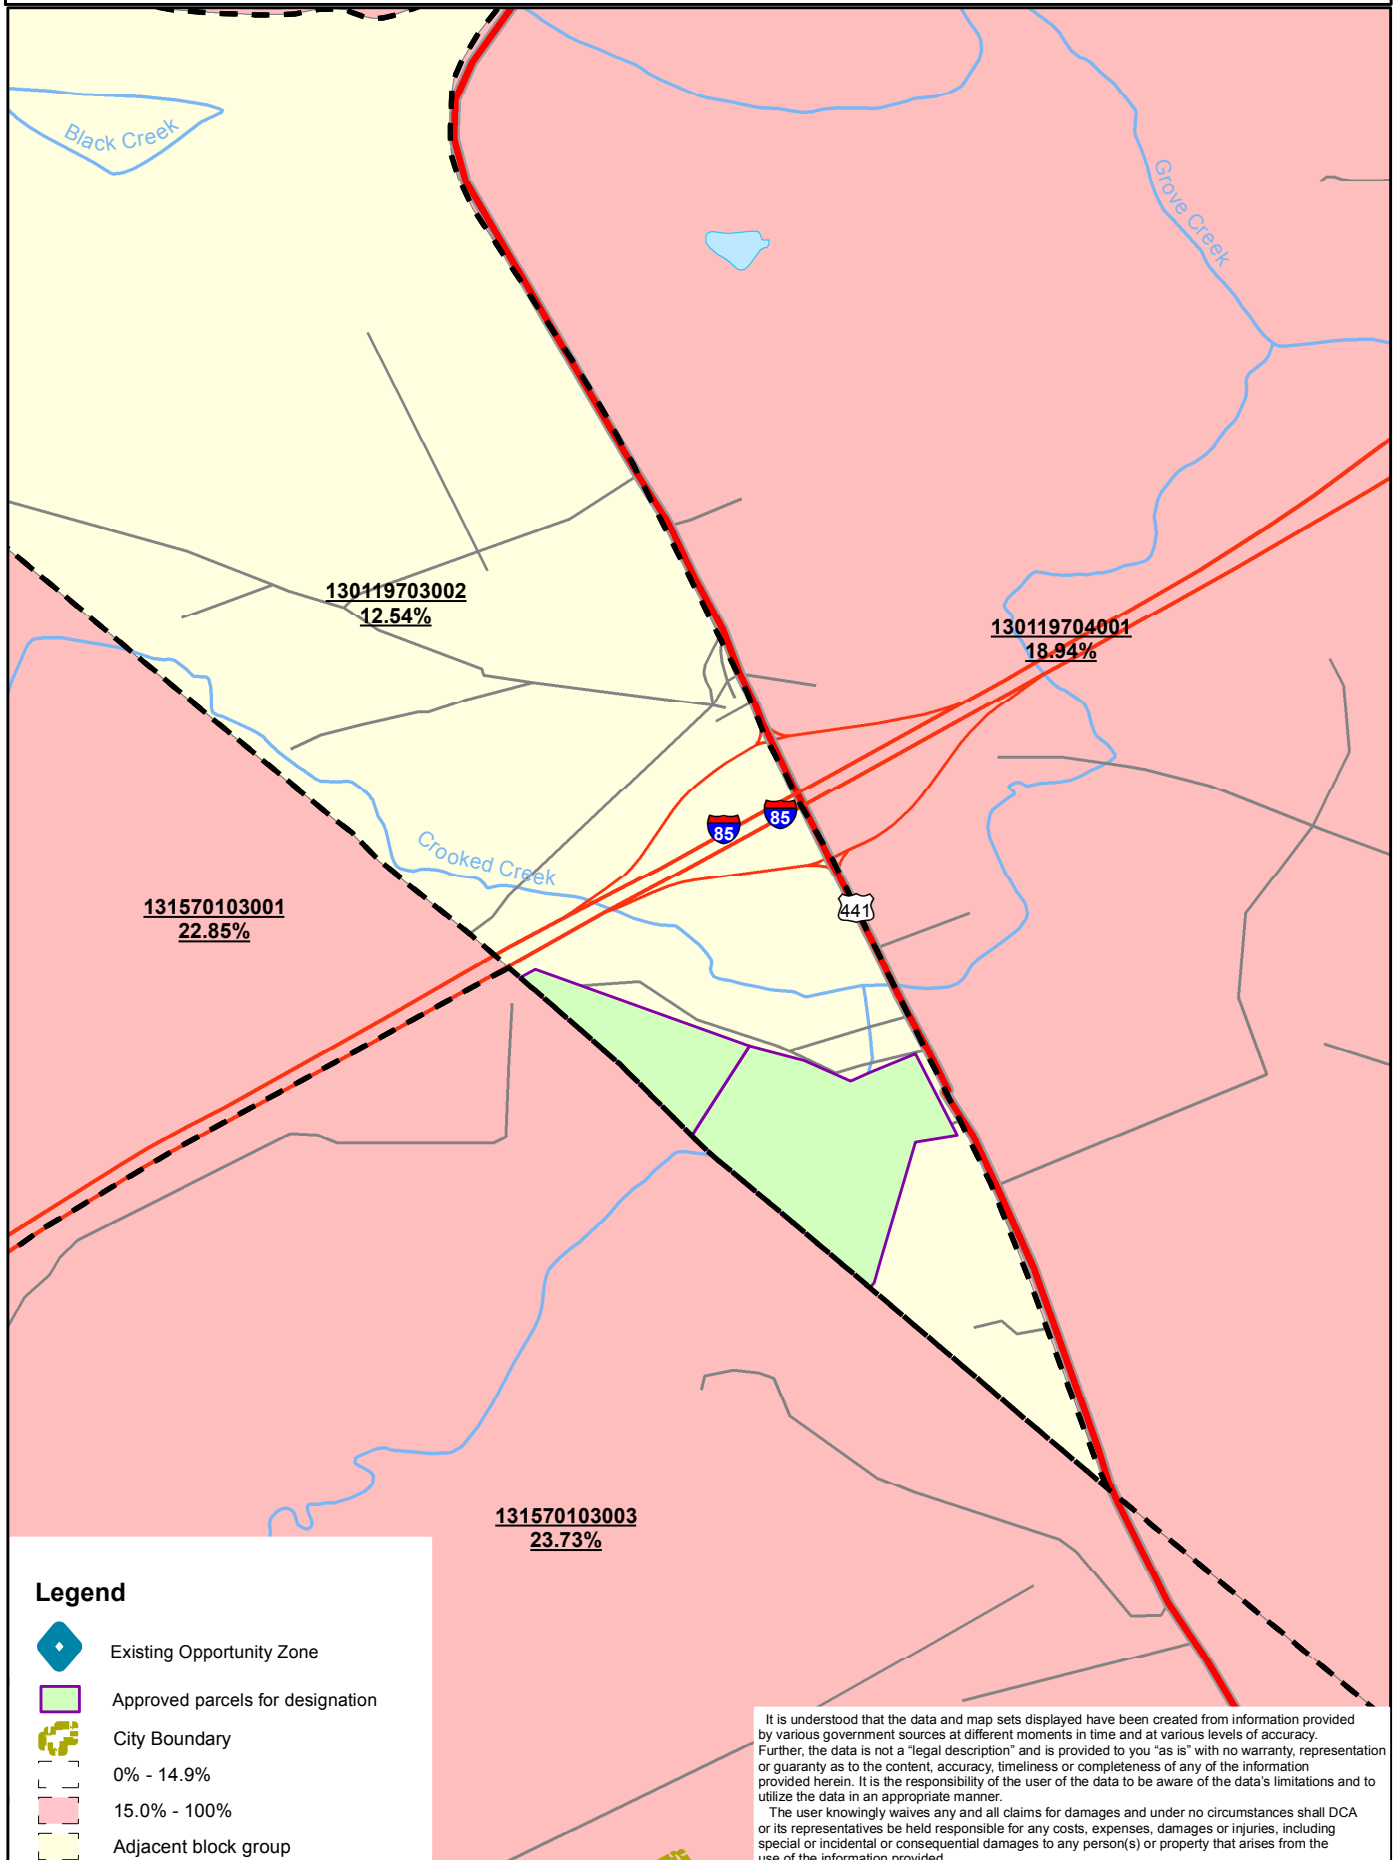

Official Opportunity Zone map for - Banks County

Legend

- Existing Opportunity Zone
- Approved parcels for designation
- City Boundary
- 0% - 14.9%
- 15.0% - 100%
- Adjacent block group

The user knowingly waives any and all claims for damages and under no circumstances shall DCA or its representatives be held responsible for any costs, expenses, damages or injuries, including special or incidental or consequential damages to any person(s) or property that arises from the use of the information provided.