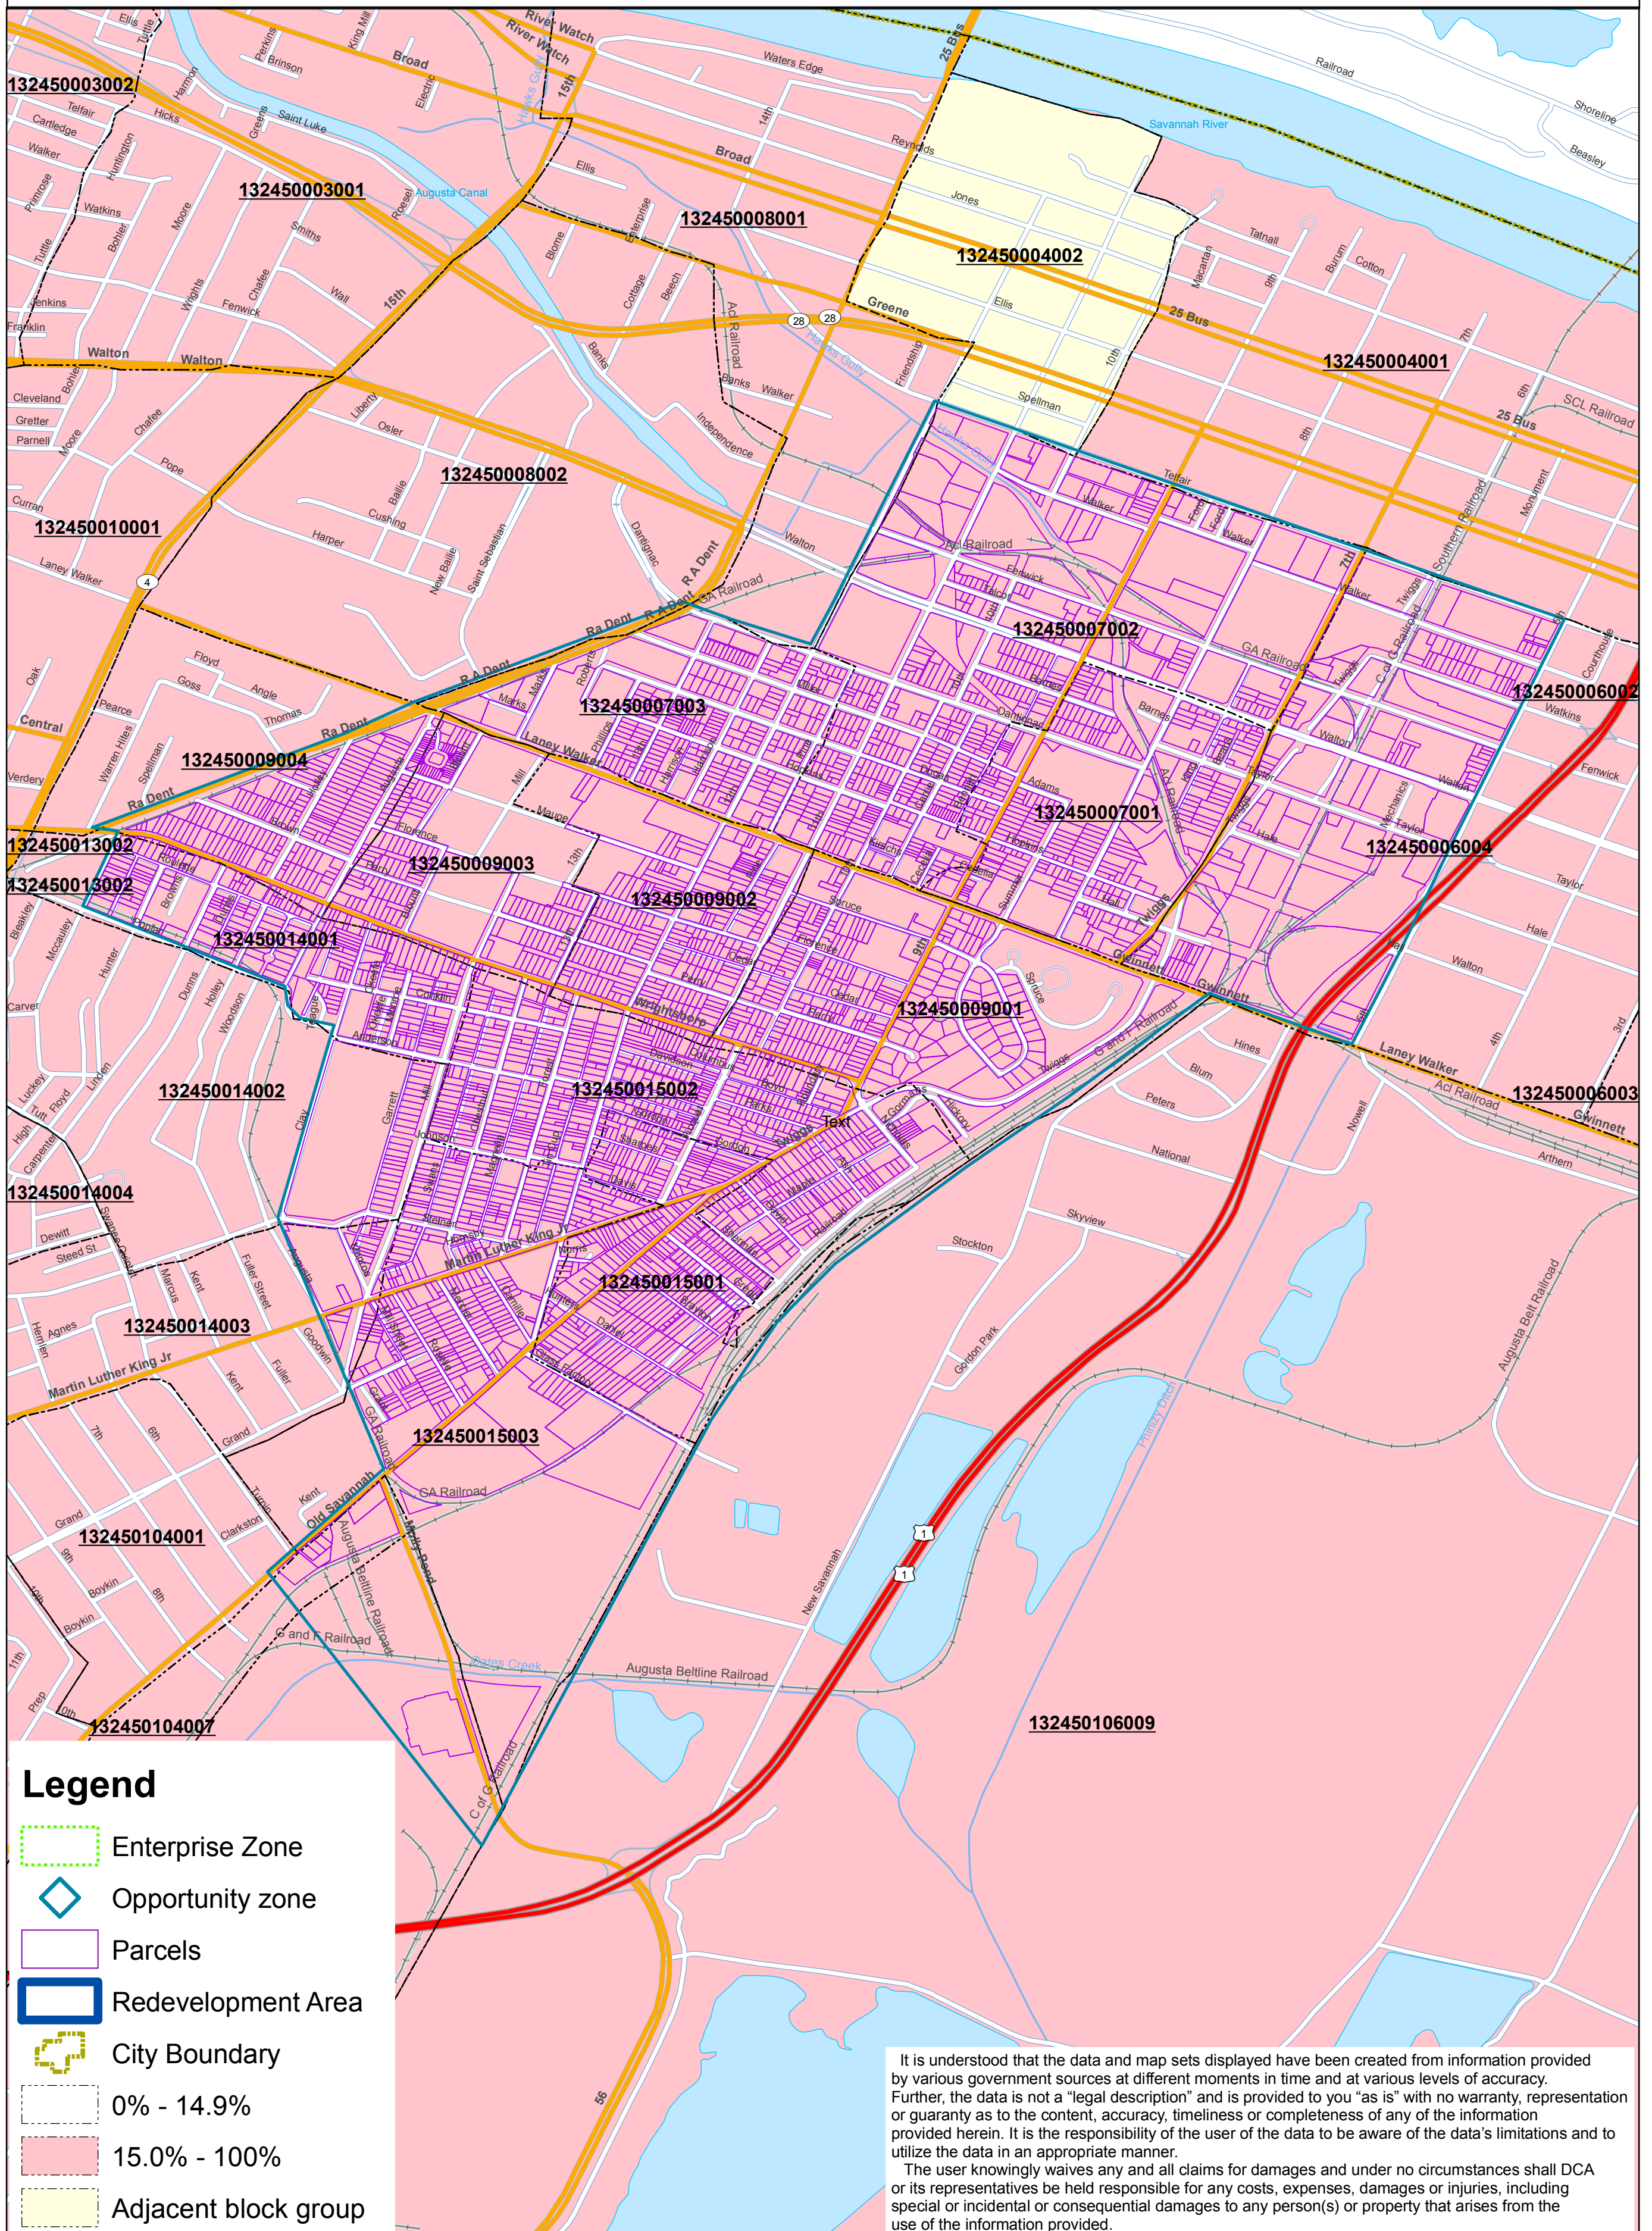

Official Opportunity Zone map for - Laney Walker Bethlehem

It is understood that the data and map sets displayed have been created from information provided by various government sources at different moments in time and at various levels of accuracy. Further, the data is not a "legal description" and is provided to you "as is" with no warranty, representation or guaranty as to the content, accuracy, timeliness or completeness of any of the information provided herein. It is the responsibility of the user of the data to be aware of the data's limitations and to utilize the data in an appropriate manner.