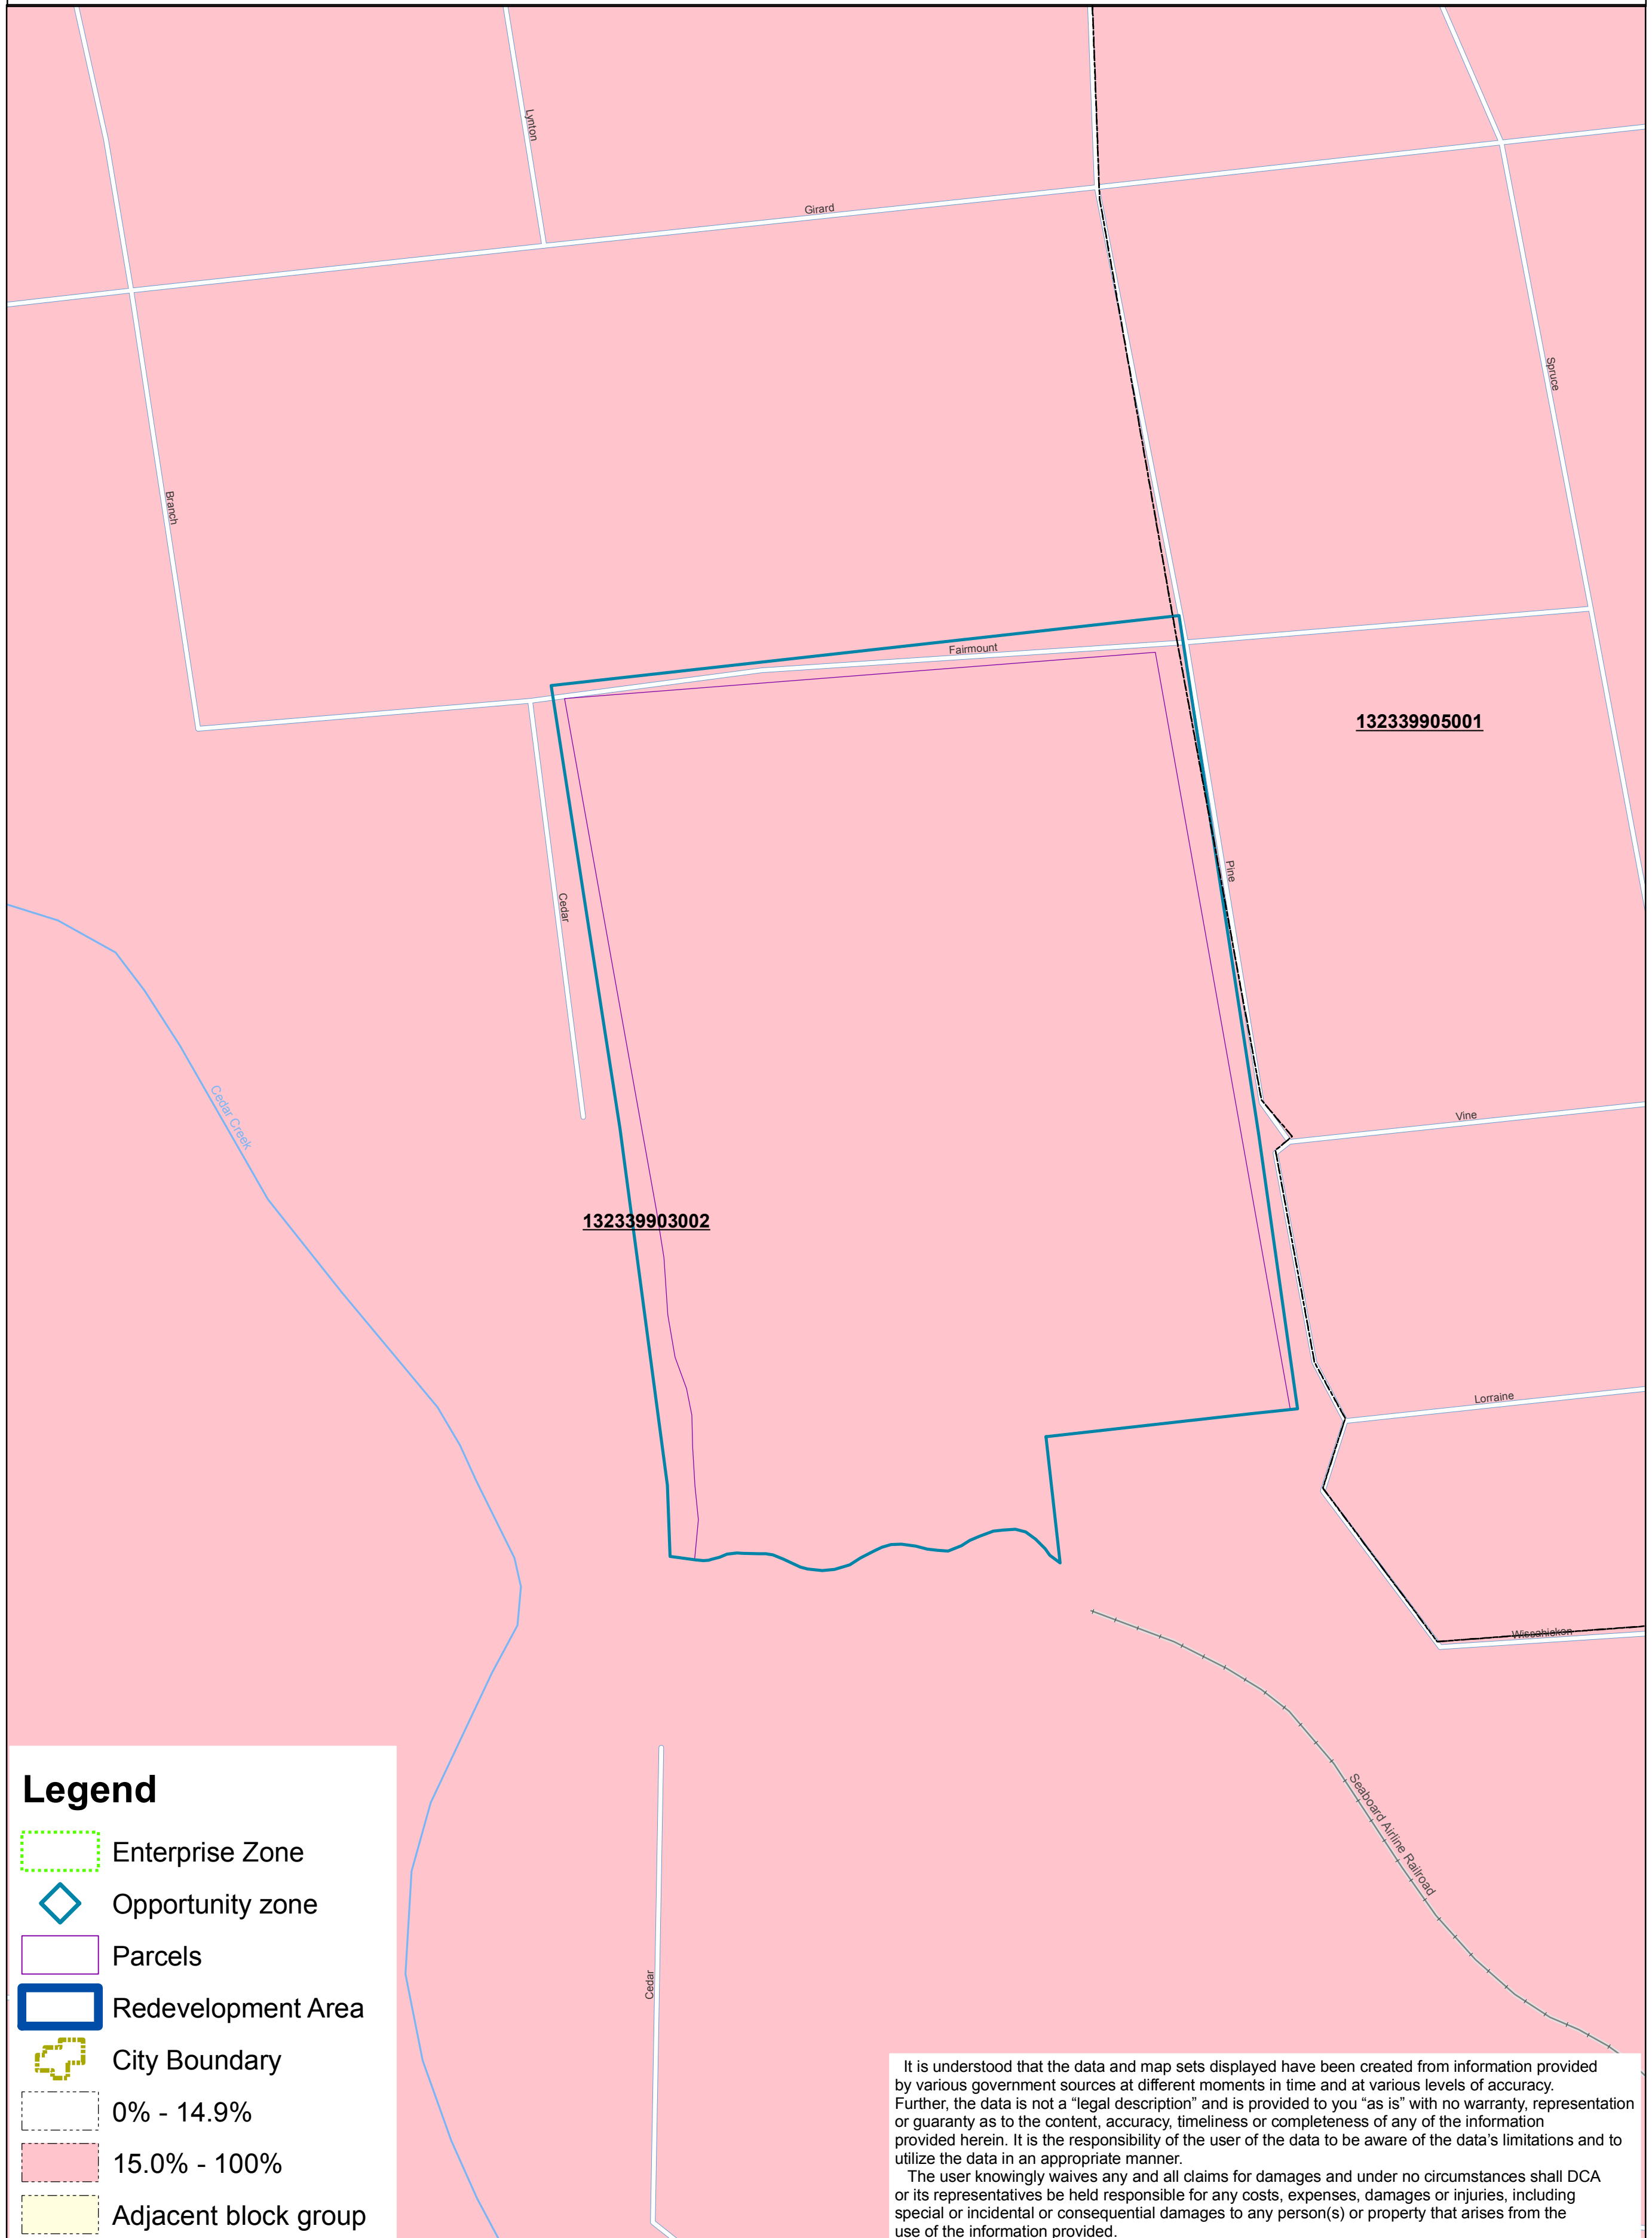

Official Opportunity Zone map for - Wissahickon - Cedartown

Legend

- Enterprise Zone
- Opportunity zone
- Parcels
- Redevelopment Area
- City Boundary
- 0% - 14.9%
- 15.0% - 100%
- Adjacent block group

It is understood that the data and map sets displayed have been created from information provided by various government sources at different moments in time and at various levels of accuracy. Further, the data is not a "legal description" and is provided to you "as is" with no warranty, representation or guaranty as to the content, accuracy, timeliness or completeness of any of the information provided herein. It is the responsibility of the user of the data to be aware of the data's limitations and to utilize the data in an appropriate manner.