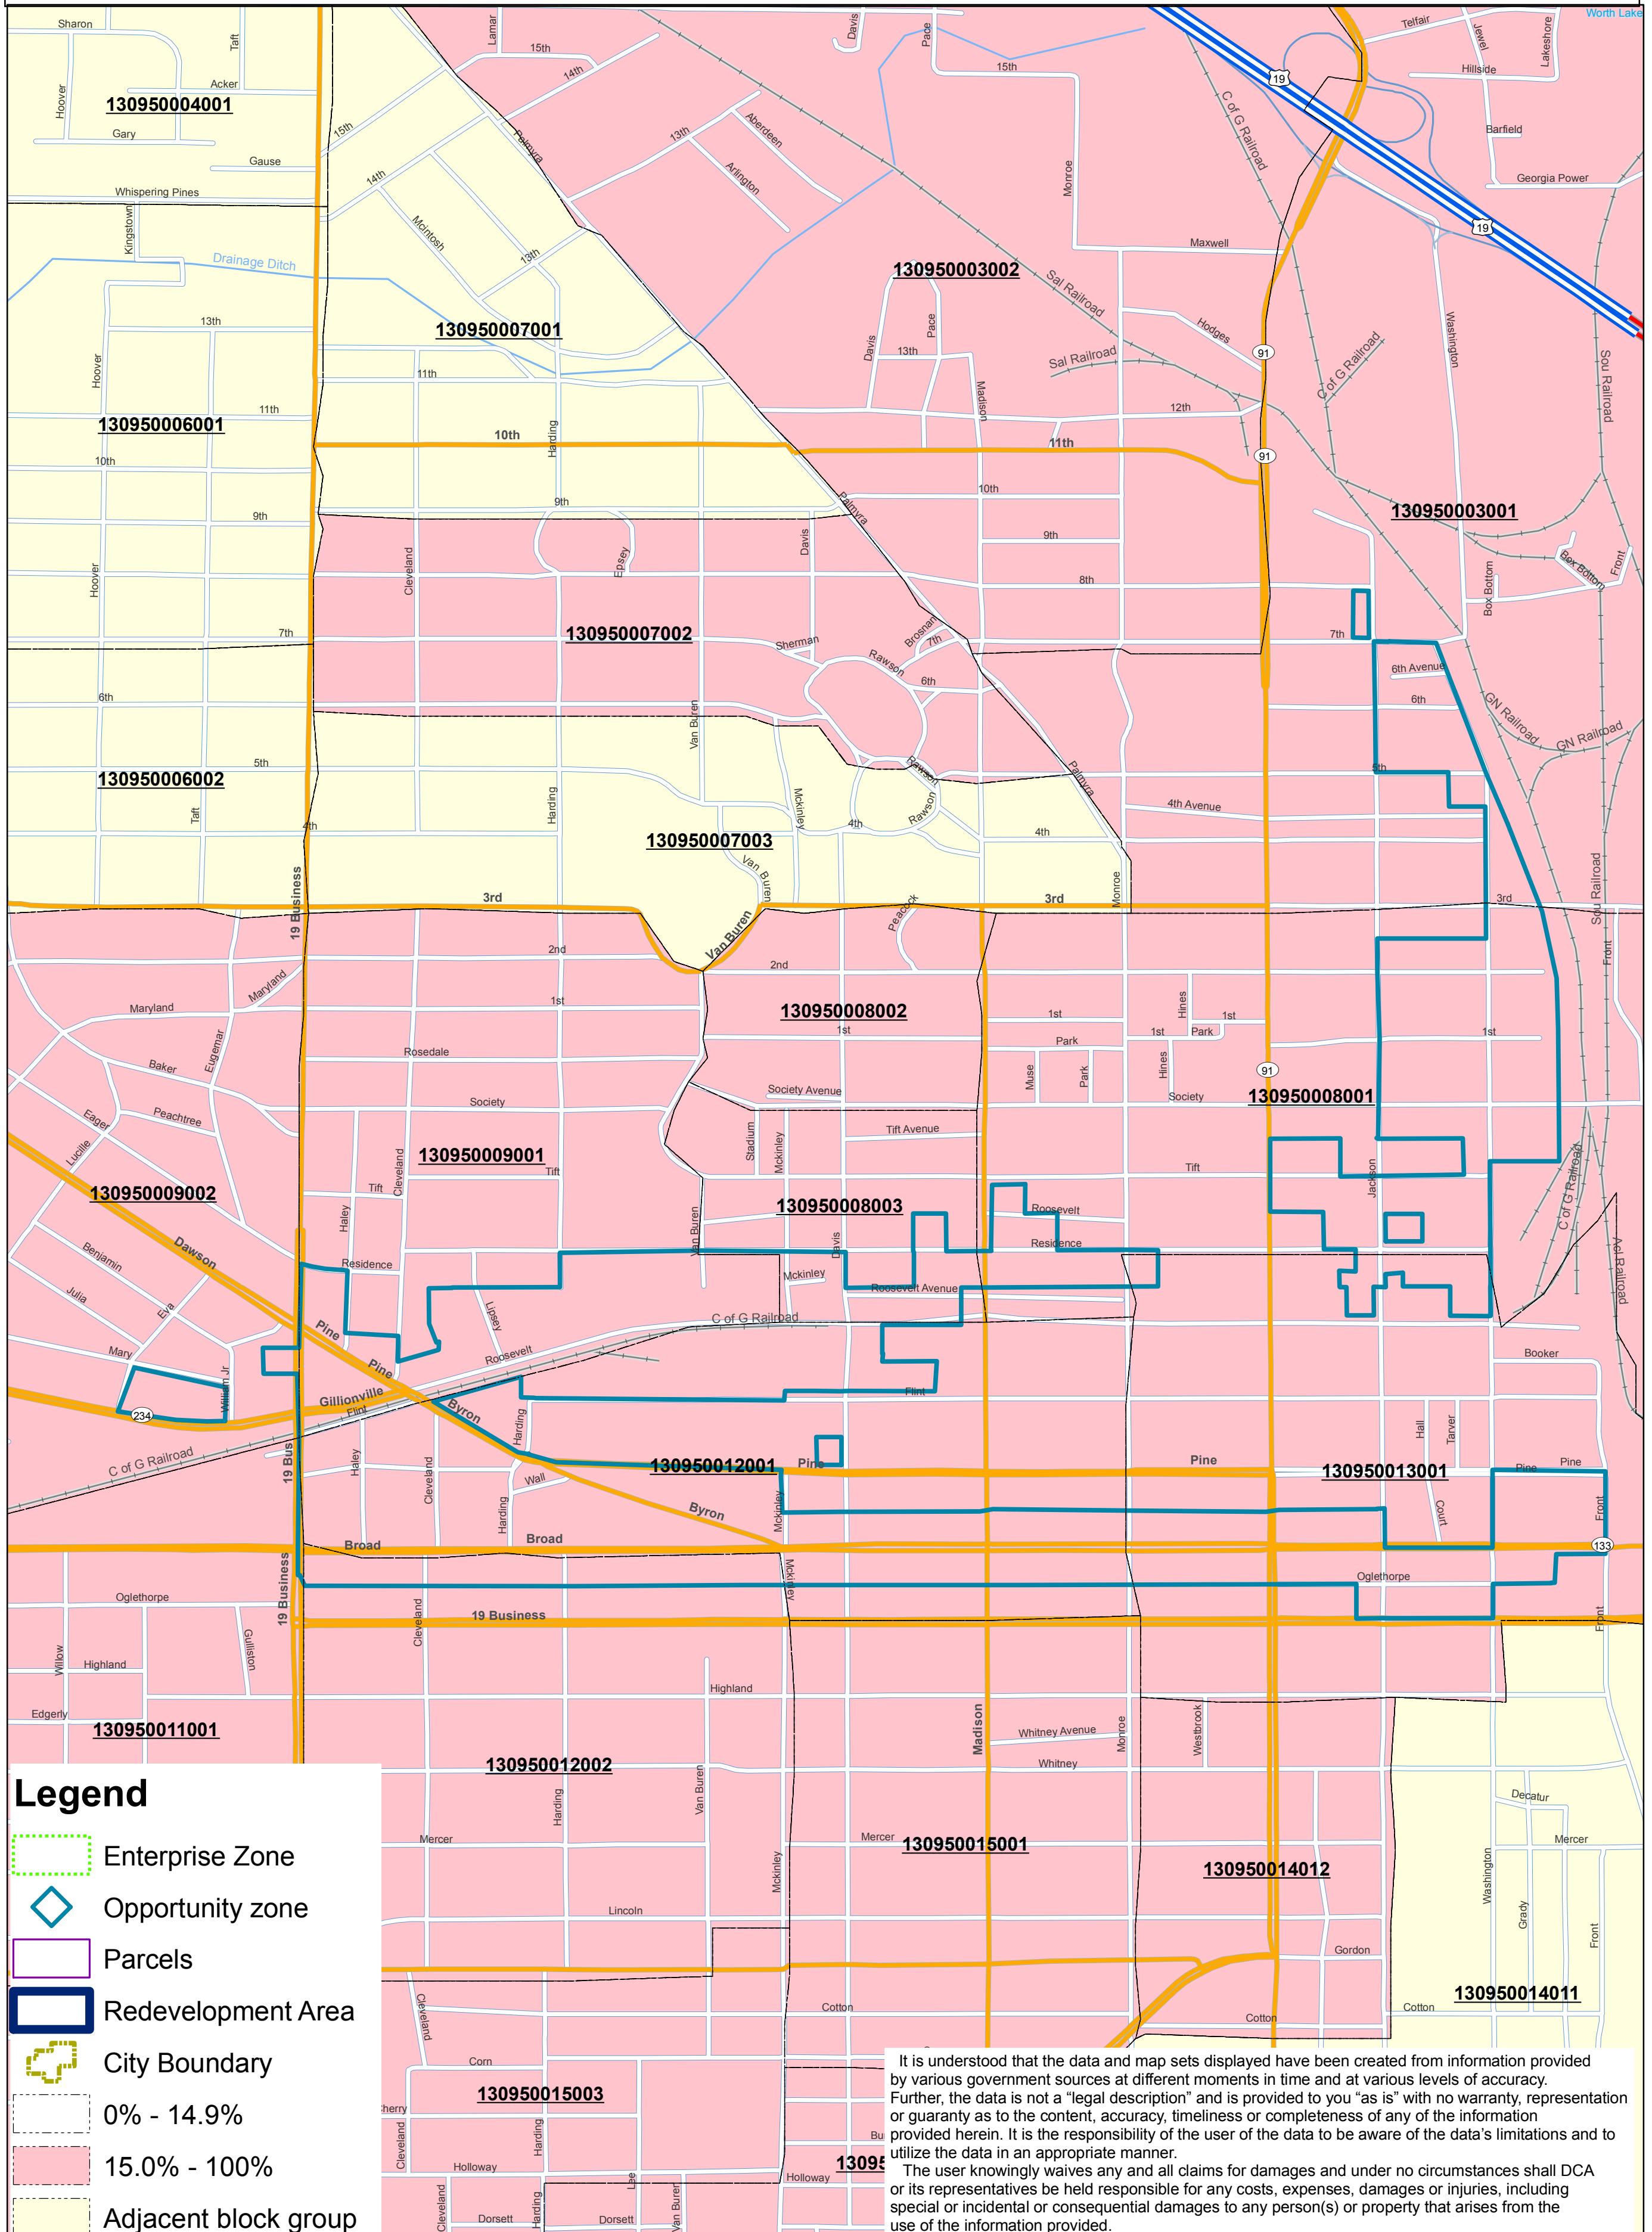

# Official Opportunity Zone map for - Albany

## Legend

- Enterprise Zone
- Opportunity zone
- Parcels
- Redevelopment Area
- City Boundary
- 0% - 14.9%
- 15.0% - 100%
- Adjacent block group

It is understood that the data and map sets displayed have been created from information provided by various government sources at different moments in time and at various levels of accuracy. Further, the data is not a "legal description" and is provided to you "as is" with no warranty, representation or guaranty as to the content, accuracy, timeliness or completeness of any of the information provided herein. It is the responsibility of the user of the data to be aware of the data's limitations and to utilize the data in an appropriate manner.